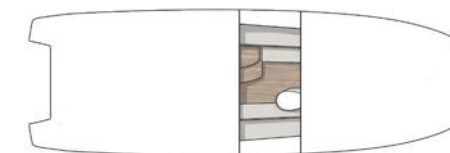

FX270

TECHNICAL CHARACTERISTICS

<i>Length Overall</i>	27'6" / 8.4 m
<i>Length</i>	26'7" / 8.1 m
<i>Beam</i>	8'9" / 2.7 m
<i>Deadrise</i>	8
<i>Fuel Capacity</i>	140 gal / 530 l
<i>Fresh Water Capacity</i>	12.40 gal / 47 l
<i>Person Capacity*</i>	8
<i>Max Power</i>	2x200 hp

** Person capacity listed using European Pleasurecraft Regulations.*

TECHNICAL VIEWS

SIDE VIEW

MAIN DECK

LOWER DECK

EXCLUSIVE COLOR RANGES

BLU ULISSE

NERO DI SEPPIA