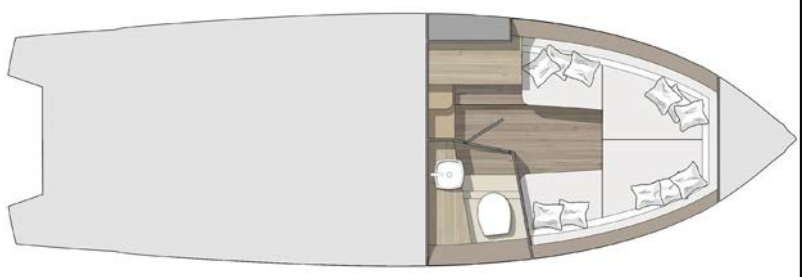

Exclusive Color Ranges

Upholstery

Technical Specs

Length Overall	29'8" / 9 m
Length	26'6" / 8.1 m
Beam	9'5" / 2.9 m
Deadrise	16
Fuel Capacity	140 gal / 530 l
Fresh Water Capacity	18.48 gal / 7 l
Person Capacity*	10
Max Power	2x250 hp

*Person capacity listed using European Pleasurecraft Regulations.

Main Deck

Lower Deck