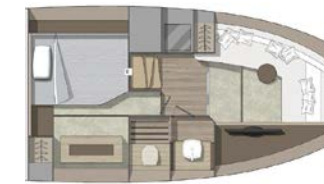

Lower Deck

V01