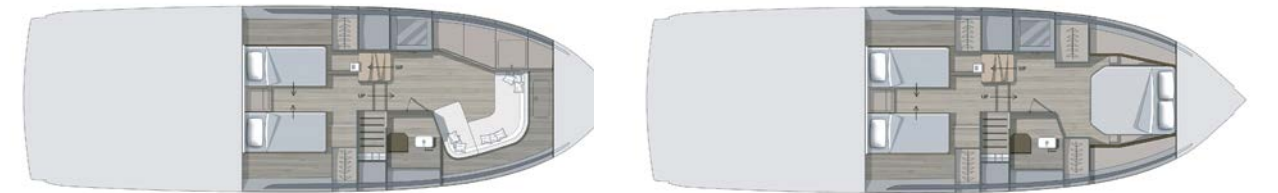

V02

Lower Deck

V01