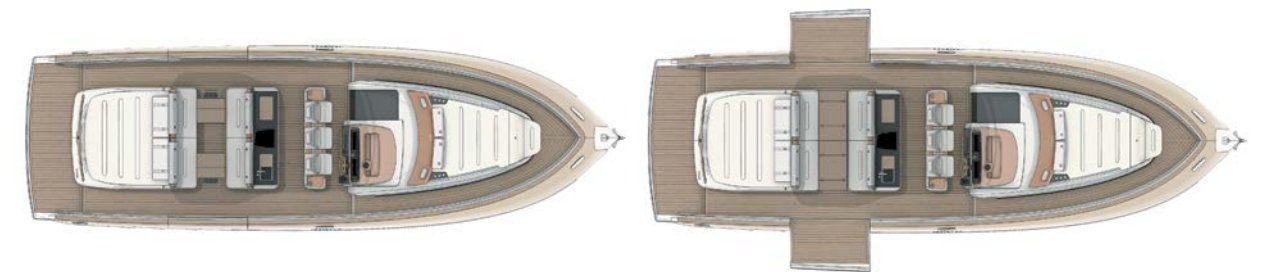

TT460

INVICTUS
YACHT

INVICTUS

With TT 460, the refined charm that has always characterized Invictus boats reaches a new, unprecedented dimension. TT 460 is designed to create the perfect place for a day of sharing, fun and lightness.

Eclipse

Titanium

Warm Titanium

Technical Specs

Length Overall	47'6" / 14.5 m
Length	47'6" / 14.5 m
Beam	14'9" / 4.5 m
Deadrise	14.3
Fresh Water Capacity	79.72 gal / 301.8 l
Person Capacity*	14
Max Power	2 x ips 800 hp

* Person capacity listed using European Pleasurecraft Regulations.

Main Deck

Lower Deck

V01

V02

TT 460

INVICTUS
Y A C H T

An Exclusive Import of Iconic Yacht Group